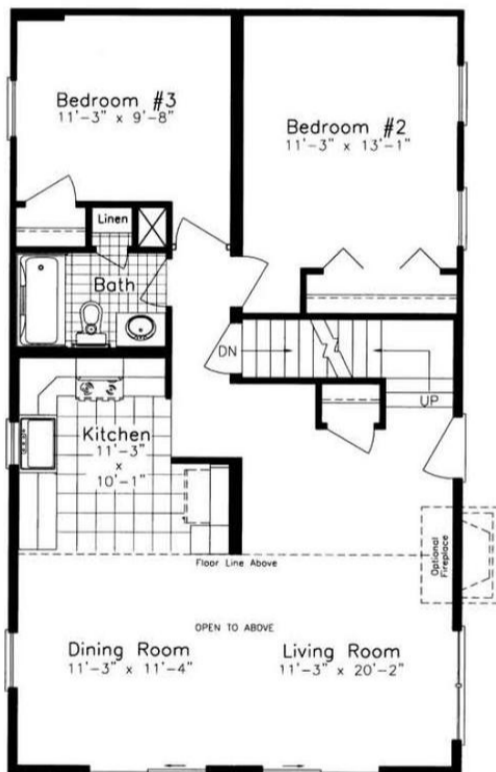

# CEDARBROOKE I . NNA-017

Chalet Log Style Traditional

## SPECIFICATIONS

SQ. FT.	2055
BEDROOMS:	3
BATHROOMS:	2
LEVELS:	2.0

### FIRST FLOOR