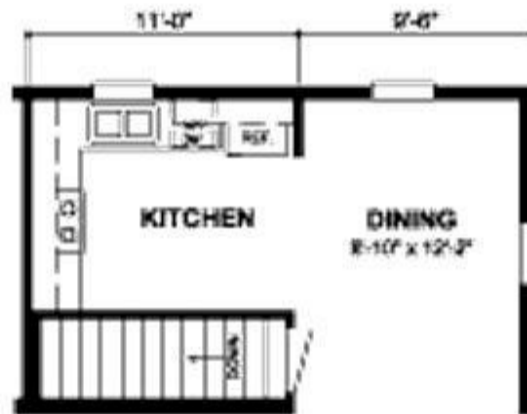

FAIRMOUNT . DT-8007

Traditional

SPECIFICATIONS

SQ. FT.	1248
BEDROOMS:	3
BATHROOMS:	2.0
LEVELS:	1.0

OPTIONAL FEATURES

Energy Star

FIRST FLOOR

STAIRWELL OPTION