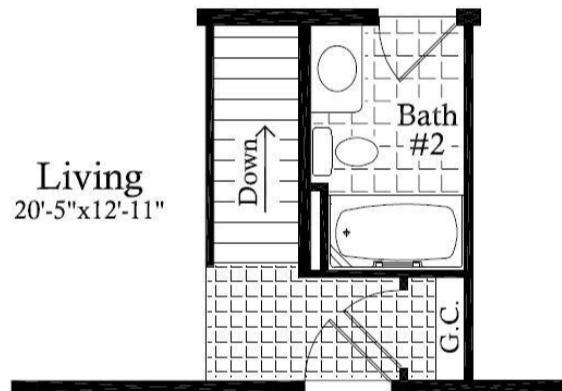

MAYWOOD . HTR-004

Traditional

SPECIFICATIONS

SQ. FT.	1540
BEDROOMS:	3
BATHROOMS:	2.0
LEVELS:	1.0

OPTIONAL FEATURES

- Green Certification
- Energy Star

FIRST FLOOR

OPTIONAL BASEMENT STEPS