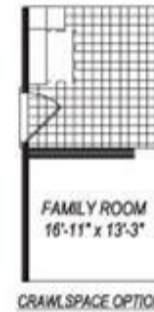

CRAWL SPACE OPTION