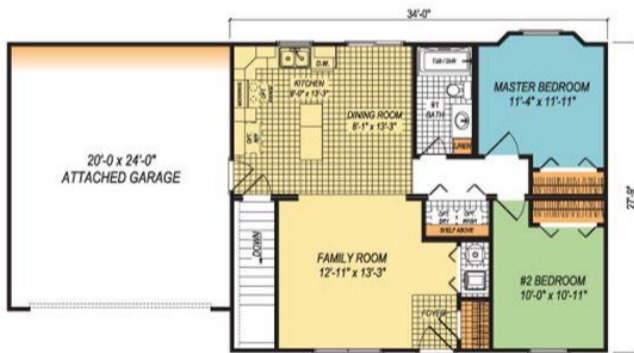

FIRST FLOOR

CRAWL SPACE OPTION

YOUR
NEW HOME
CONSULTANT

Hi, I'm , your personal Modular Home Consultant

I would be happy to help you with any questions you may have. You can contact me on my direct number at or email me at .