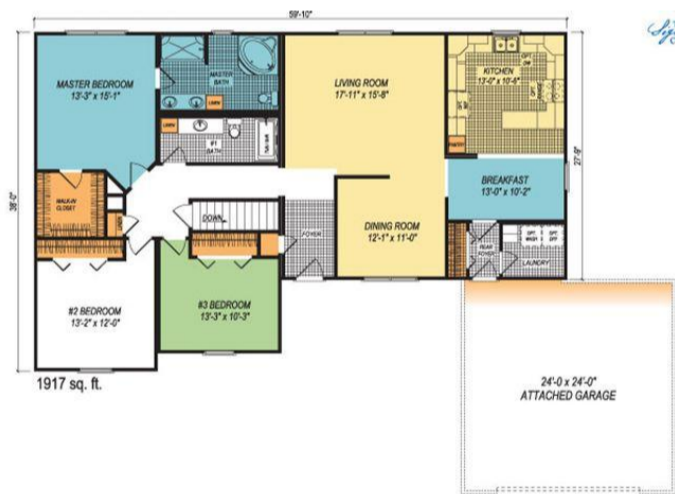

FIRST FLOOR

YOUR
NEW HOME
CONSULTANT

Hi, I'm , your personal Modular Home Consultant

I would be happy to help you with any questions you may have. You can contact me on my direct number at or email me at .