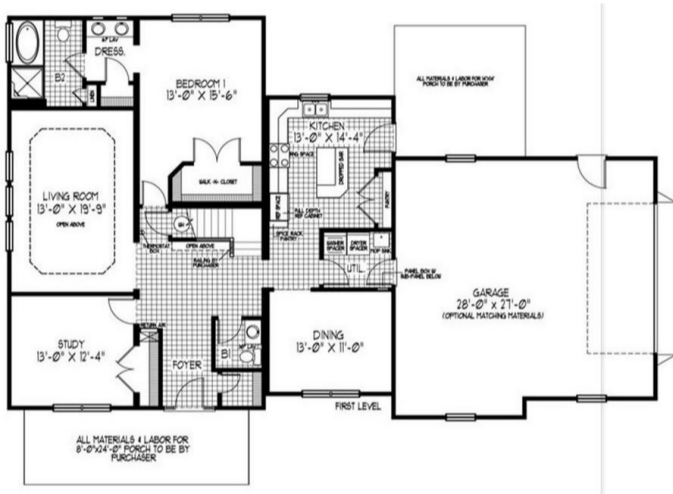

SHERWOOD . MCS-058

Traditional

SPECIFICATIONS

SQ. FT.	2242
BEDROOMS:	3
BATHROOMS:	2.5
LEVELS:	1.5

OPTIONAL FEATURES

- Green Certification
- Energy Star

FIRST FLOOR

SECOND FLOOR