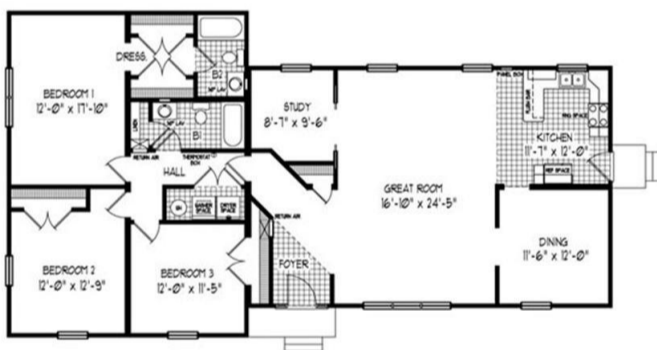

## SPECIFICATIONS

SQ. FT.	1812
BEDROOMS:	3
BATHROOMS:	2.0
LEVELS:	1.0

## OPTIONAL FEATURES

- Green Certification
- Energy Star

This home come complete with a Study right off the great room so that you can work and still what the children. Great room flows nicely into the kitchen. The master bedroom has a dressing room before entering the bathroom. The washer and dryer are conveniently located in the hall outside all of the bedrooms.

### FIRST FLOOR