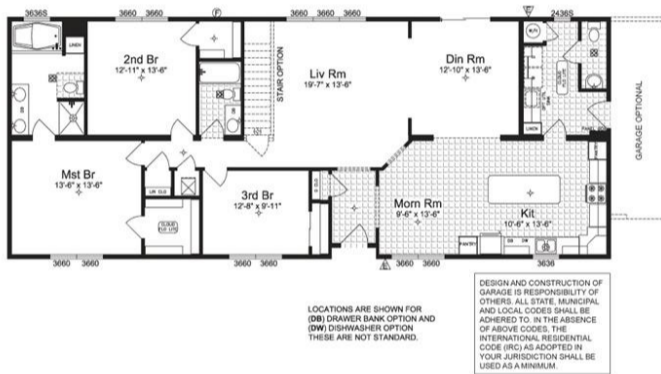

FLOOR PLAN

YOUR
NEW HOME
CONSULTANT

Hi, I'm , your personal Modular Home Consultant

I would be happy to help you with any questions you may have. You can contact me on my direct number at or email me at .