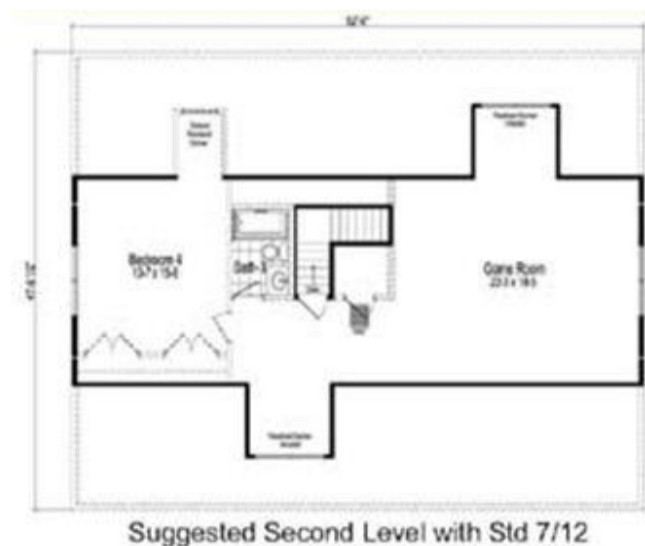

RICHMOND . NMS-025

Traditional

SPECIFICATIONS

SQ. FT.	2197
BEDROOMS:	3
BATHROOMS:	2.0
LEVELS:	1.5

OPTIONAL FEATURES

- Green Certification
- Energy Star

This home is an open floor plan cape cod style home with 3 bedrooms and 2 full bathrooms on the main level. You have the option to finish the bonus space on the second floor that can have up to an additional 1419 square feet.

Note: Cape Models come with an unfinished 2nd floor that can be completed on site. Listed square footage, bedrooms and baths include 2nd story living.

FIRST FLOOR

SUGGESTED SECOND FLOOR 7/12

YOUR
NEW HOME
CONSULTANT