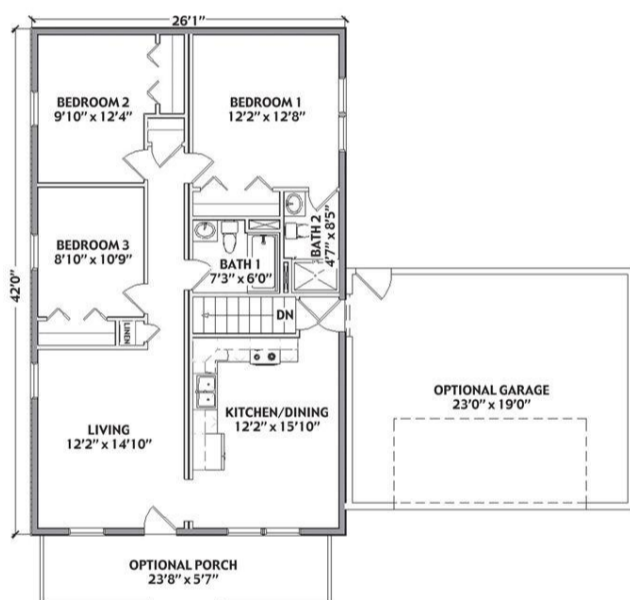

SKYCREST . DHG-044

Traditional

SPECIFICATIONS

SQ. FT.	1092
BEDROOMS:	3
BATHROOMS:	2.0
LEVELS:	1

OPTIONAL FEATURES

- Green Certification
- Energy Star

FIRST FLOOR

YOUR
NEW HOME
CONSULTANT