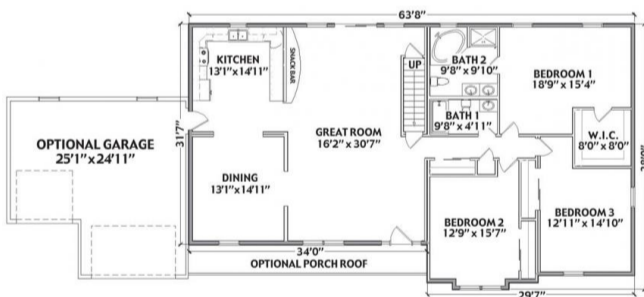

FIRST FLOOR

YOUR
NEW HOME
CONSULTANT

Hi, I'm , your personal Modular Home Consultant

I would be happy to help you with any questions you may have. You can contact me on my direct number at or email me at .