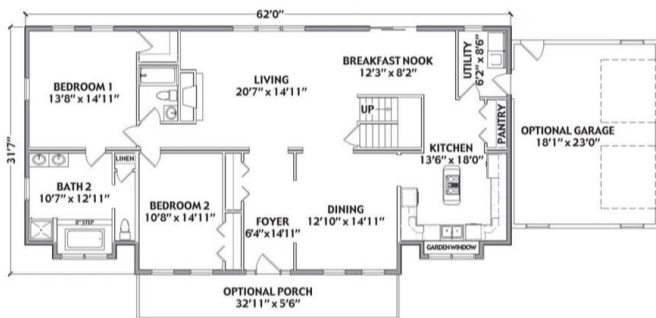

HAMILTON DH . DHG-023

Traditional

SPECIFICATIONS

SQ. FT.	1797
BEDROOMS:	2
BATHROOMS:	2.0
LEVELS:	1.5

OPTIONAL FEATURES

- Green Certification
- Energy Star

FIRST FLOOR

YOUR
NEW HOME
CONSULTANT