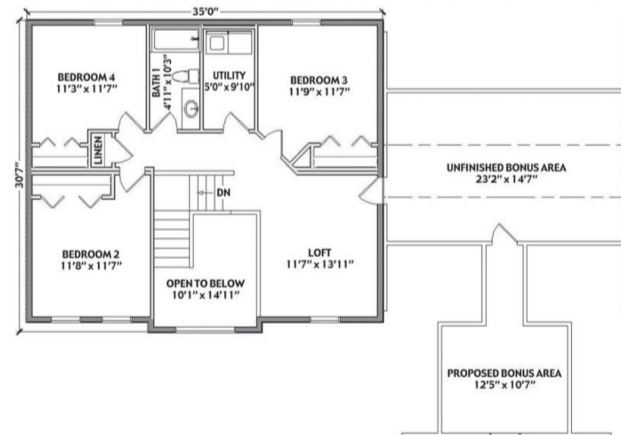

SECOND FLOOR

YOUR
NEW HOME
CONSULTANT

Hi, I'm , your personal Modular Home Consultant

I would be happy to help you with any questions you may have. You can contact me on my direct number at or email me at .