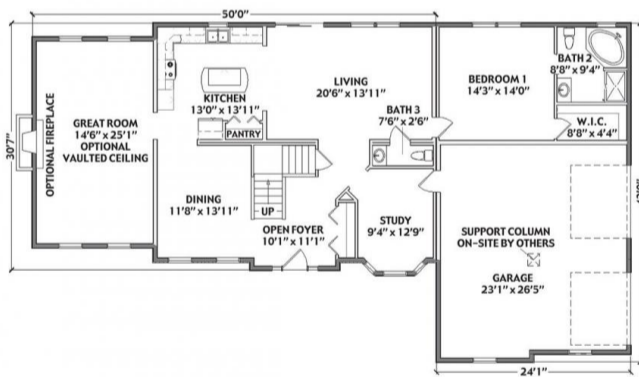

## SPECIFICATIONS

SQ. FT.	2692
BEDROOMS:	4
BATHROOMS:	2.5
LEVELS:	2

## OPTIONAL FEATURES

- Green Certification
  - Energy Star
  - Garage
- Included

This picturesque home is all you want and more. It has a first floor master bedroom, great room with optional vaulted ceiling, sturdy and a powder room, and that is just the extras on the first floor. On the second floor you have the laundry room, a loft and two unfinished bonus areas.

### FIRST FLOOR