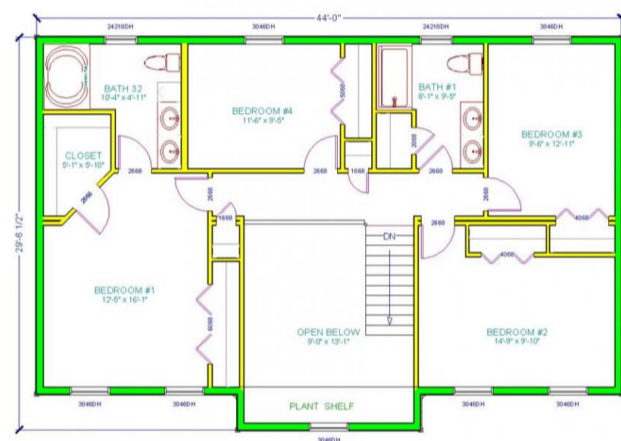

TRENTON . DDR-064

Traditional

SPECIFICATIONS

SQ. FT.	2420
BEDROOMS:	4
BATHROOMS:	3.0
LEVELS:	2

OPTIONAL FEATURES

- Green Certification
- Energy Star

FIRST FLOOR

SECOND FLOOR