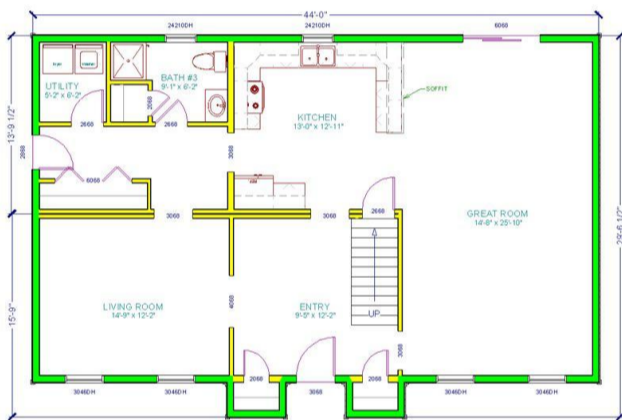

TRENTON . DDR-064

Traditional

SPECIFICATIONS

SQ. FT.	2420
BEDROOMS:	4
BATHROOMS:	3.0
LEVELS:	2

OPTIONAL FEATURES

- Green Certification
- Energy Star

FIRST FLOOR

SECOND FLOOR