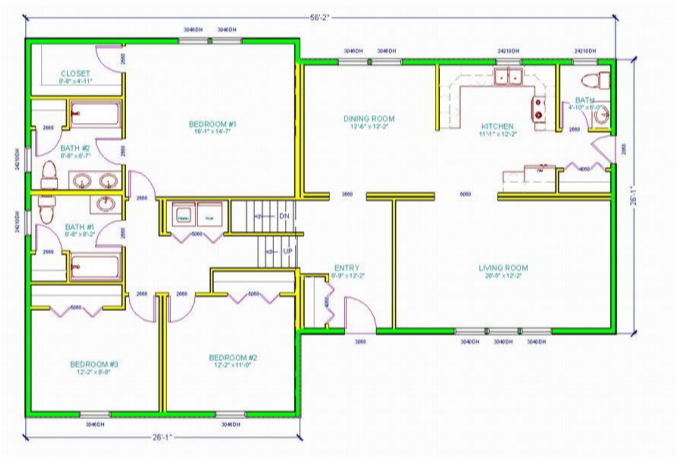

SONOMA . DDR-062

Traditional

SPECIFICATIONS

SQ. FT.	1716
BEDROOMS:	3
BATHROOMS:	2.5
LEVELS:	1.5

OPTIONAL FEATURES

- Green Certification
- Energy Star

FLOOR PLAN

YOUR
NEW HOME
CONSULTANT