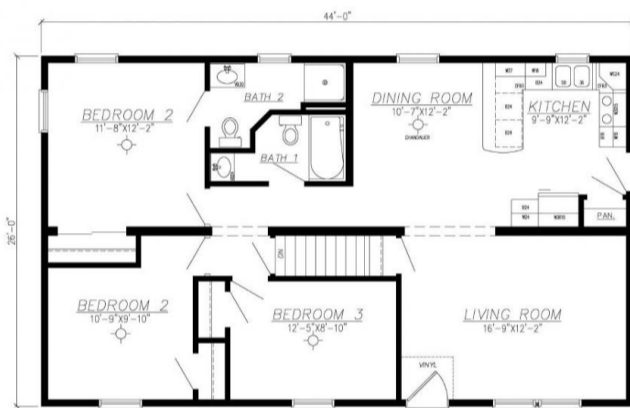

SIERRA . DDR-067

Traditional

SPECIFICATIONS

SQ. FT.	1144
BEDROOMS:	3
BATHROOMS:	2.0
LEVELS:	1

OPTIONAL FEATURES

- Green Certification
- Energy Star

FIRST FLOOR

YOUR
NEW HOME
CONSULTANT