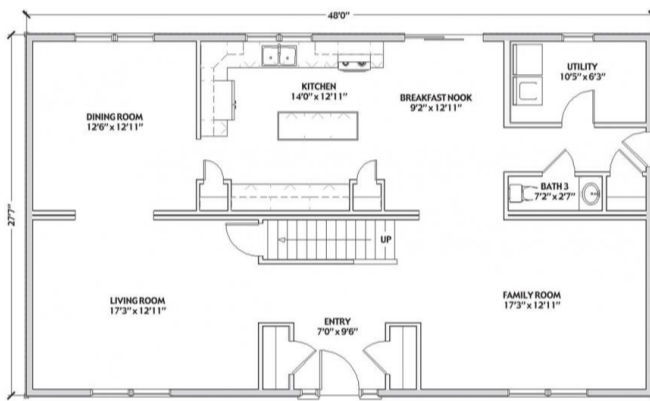

SHENANDOAH – TWO STORY . DDR-060

Traditional

SPECIFICATIONS

SQ. FT.	2688
BEDROOMS:	4
BATHROOMS:	2.5
LEVELS:	2

OPTIONAL FEATURES

- Green Certification
- Energy Star

FIRST FLOOR

SECOND FLOOR