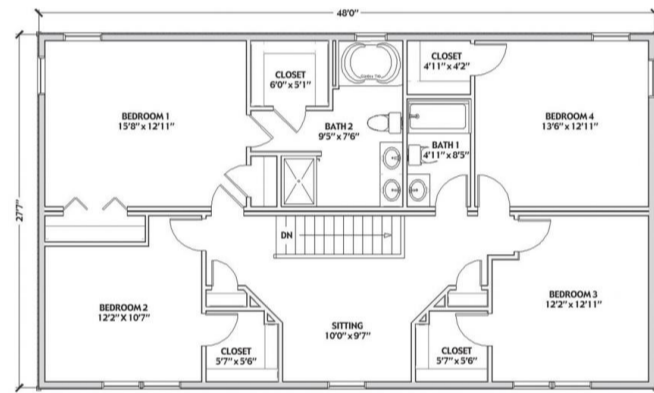

SHENANDOAH – TWO STORY . DDR-060

Traditional

SPECIFICATIONS

SQ. FT.	2688
BEDROOMS:	4
BATHROOMS:	2.5
LEVELS:	2

OPTIONAL FEATURES

- Green Certification
- Energy Star

FIRST FLOOR

SECOND FLOOR