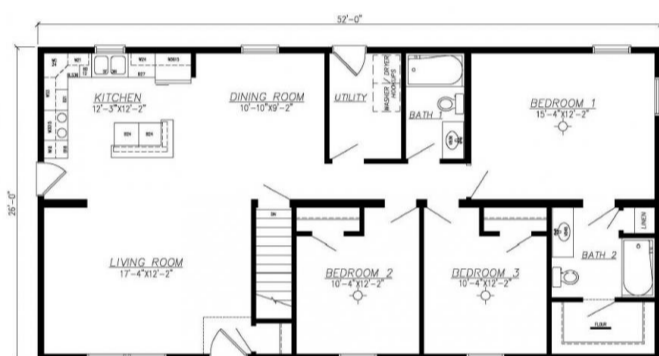

SARASOTA . DDR-056

Traditional

SPECIFICATIONS

SQ. FT.	1352
BEDROOMS:	3
BATHROOMS:	2.0
LEVELS:	1

OPTIONAL FEATURES

- Green Certification
- Energy Star

FIRST FLOOR

OPTION BATH 2