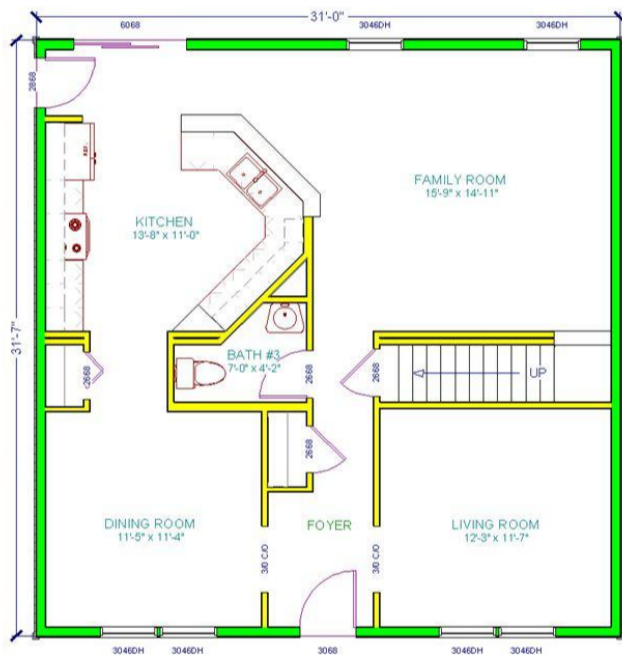

## SPECIFICATIONS

SQ. FT.	1953
BEDROOMS:	3
BATHROOMS:	2.5
LEVELS:	2

### FIRST FLOOR