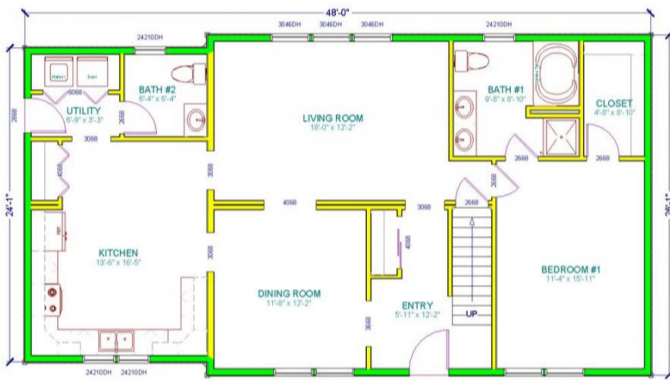

PROVIDENCE CAPE . DDR-049

Traditional

SPECIFICATIONS

SQ. FT.	1220
BEDROOMS:	1
BATHROOMS:	1.5
LEVELS:	1.5

OPTIONAL FEATURES

- Green Certification
- Energy Star

FIRST FLOOR

YOUR
NEW HOME
CONSULTANT