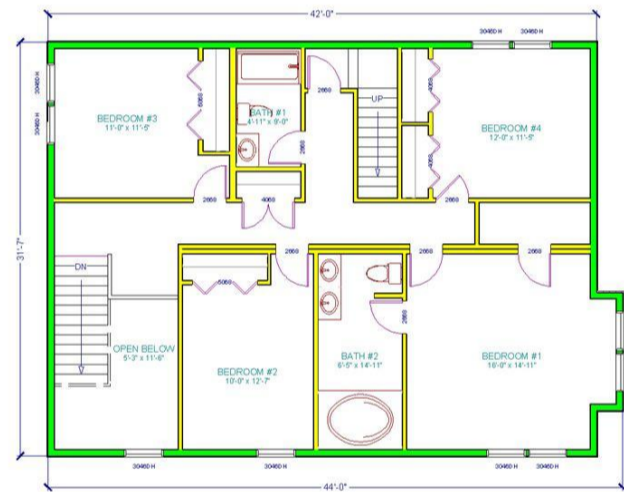

PHILADELPHIA . DDR-044

Traditional

SPECIFICATIONS

SQ. FT.	2646
BEDROOMS:	4
BATHROOMS:	2.5
LEVELS:	2

OPTIONAL FEATURES

- Green Certification
- Energy Star

FIRST FLOOR

SECOND FLOOR