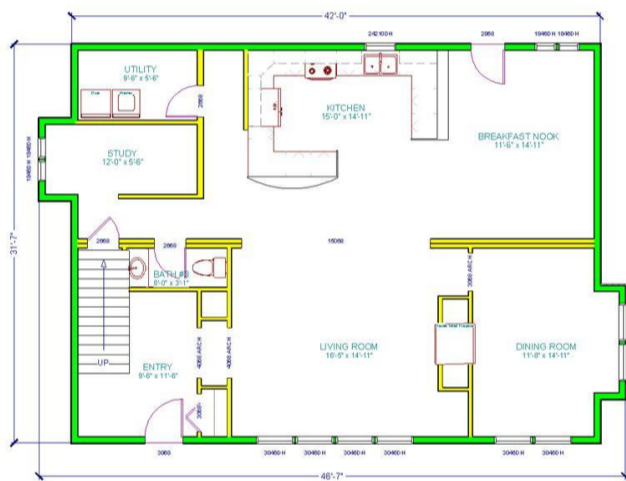

PHILADELPHIA . DDR-044

Traditional

SPECIFICATIONS

SQ. FT.	2646
BEDROOMS:	4
BATHROOMS:	2.5
LEVELS:	2

OPTIONAL FEATURES

- Green Certification
- Energy Star

FIRST FLOOR

SECOND FLOOR