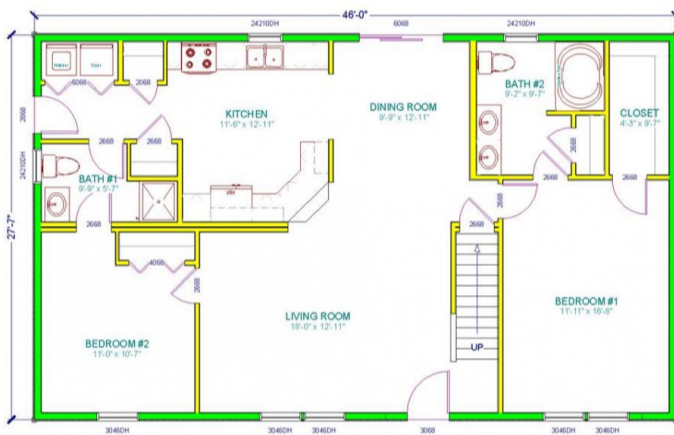

ORLEANS . DDR-042

Traditional

SPECIFICATIONS

SQ. FT.	1265
BEDROOMS:	3
BATHROOMS:	2.5
LEVELS:	1.5

OPTIONAL FEATURES

- Green Certification
- Energy Star

FLOOR PLAN

YOUR
NEW HOME
CONSULTANT