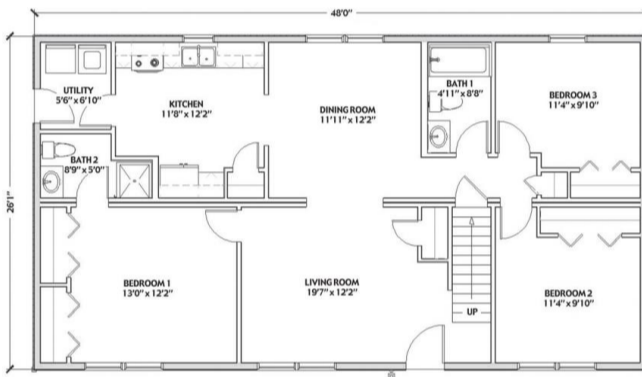

NANTUCKET . DDR-039

Traditional

SPECIFICATIONS

SQ. FT.	1968
BEDROOMS:	3
BATHROOMS:	2.0
LEVELS:	1.5

OPTIONAL FEATURES

- Green Certification
- Energy Star

FIRST FLOOR

YOUR
NEW HOME
CONSULTANT