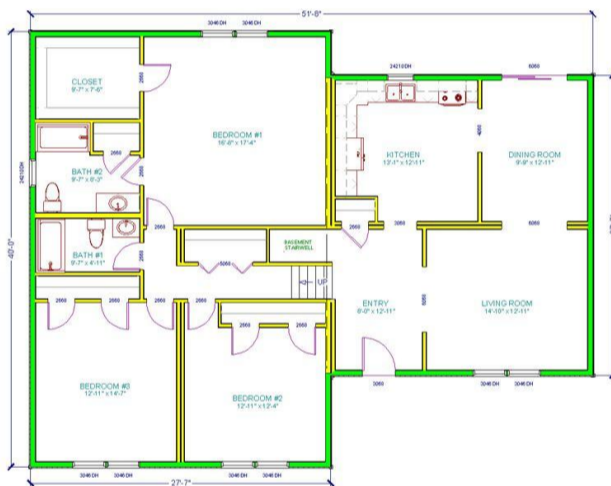

MONTEREY . DDR-038

Traditional

SPECIFICATIONS

SQ. FT.	1760
BEDROOMS:	3
BATHROOMS:	2.0
LEVELS:	1.5

OPTIONAL FEATURES

- Green Certification
- Energy Star

FLOOR PLAN

YOUR
NEW HOME
CONSULTANT