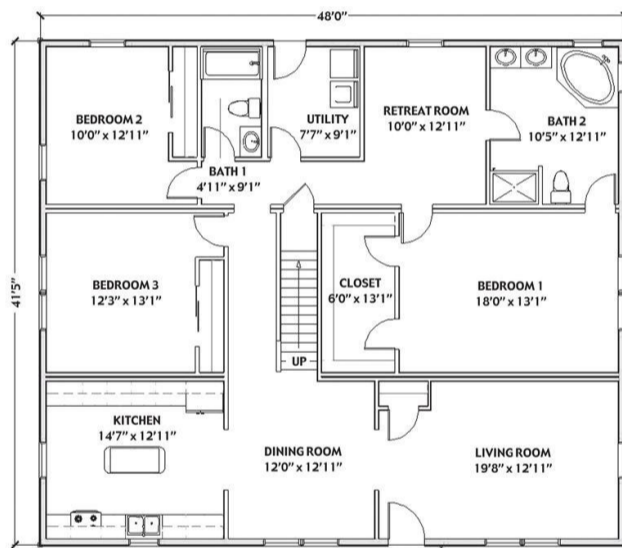

MONROE . DDR-037

Traditional

SPECIFICATIONS

SQ. FT.	1980
BEDROOMS:	3
BATHROOMS:	2.0
LEVELS:	1

OPTIONAL FEATURES

- Green Certification
- Energy Star

FIRST FLOOR

YOUR
NEW HOME
CONSULTANT