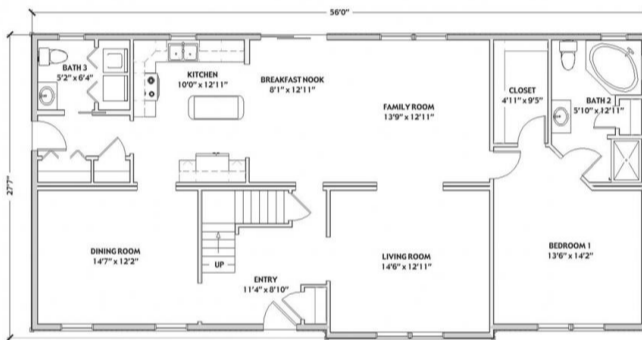

MANHATTAN . DDR-036

Traditional

SPECIFICATIONS

SQ. FT.	2675
BEDROOMS:	4
BATHROOMS:	2.5
LEVELS:	2

OPTIONAL FEATURES

- Green Certification
- Energy Star

FIRST FLOOR

SECOND FLOOR