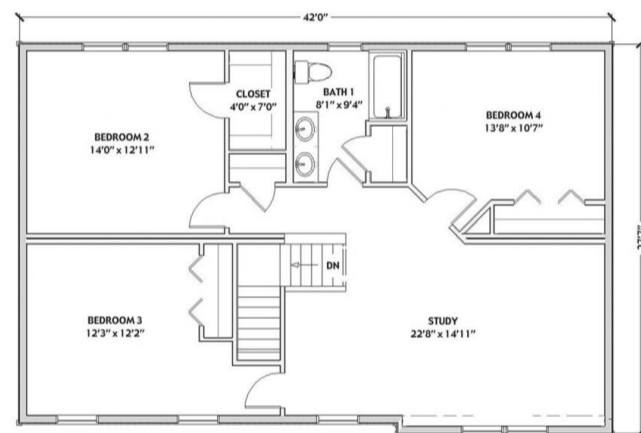

MANHATTAN . DDR-036

Traditional

SPECIFICATIONS

SQ. FT.	2675
BEDROOMS:	4
BATHROOMS:	2.5
LEVELS:	2

OPTIONAL FEATURES

- Green Certification
- Energy Star

FIRST FLOOR

SECOND FLOOR