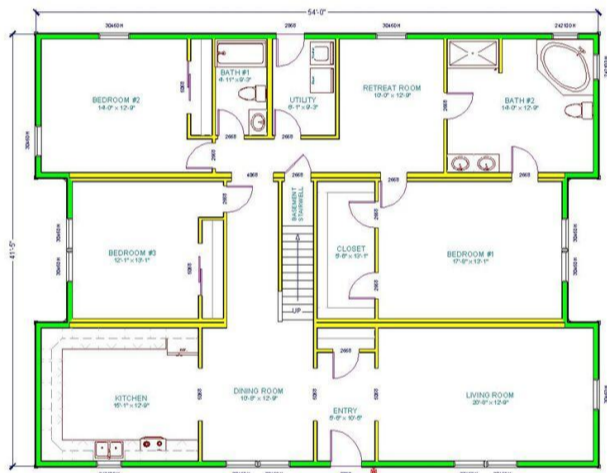

MADISON . DDR-035

Traditional

SPECIFICATIONS

SQ. FT.	2145
BEDROOMS:	3
BATHROOMS:	2.0
LEVELS:	1

OPTIONAL FEATURES

- Green Certification
- Energy Star

FIRST FLOOR

YOUR
NEW HOME
CONSULTANT