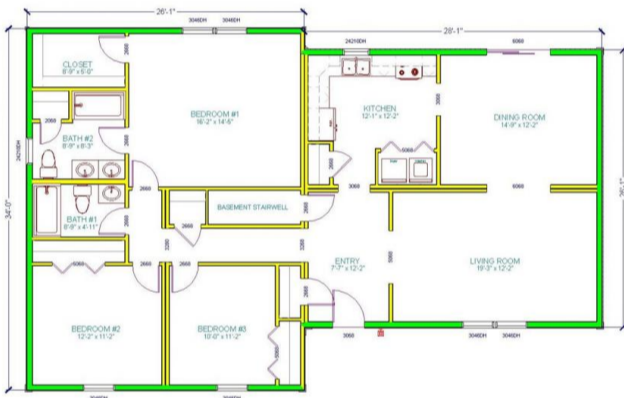

HUDSON I . DDR-029

Traditional

SPECIFICATIONS

SQ. FT.	1612
BEDROOMS:	3
BATHROOMS:	2.0
LEVELS:	1

OPTIONAL FEATURES

- Green Certification
- Energy Star

FIRST FLOOR

YOUR
NEW HOME
CONSULTANT