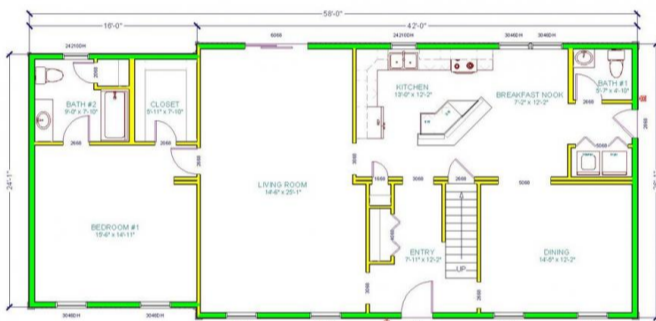

HATTERAS CAPE . DDR-026

Traditional

SPECIFICATIONS

SQ. FT.	1443
BEDROOMS:	1
BATHROOMS:	2.0
LEVELS:	1.5

OPTIONAL FEATURES

- Green Certification
- Energy Star

FIRST FLOOR

YOUR
NEW HOME
CONSULTANT