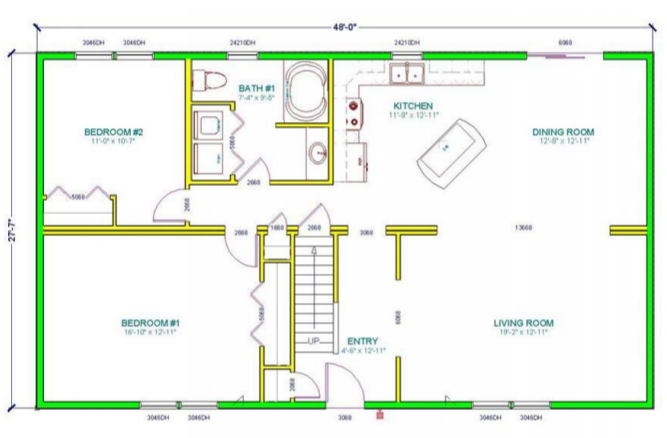

HARTWICK . DDR-025

Traditional

SPECIFICATIONS

SQ. FT.	1914
BEDROOMS:	3
BATHROOMS:	2.5
LEVELS:	1.5

OPTIONAL FEATURES

- Green Certification
- Energy Star

FIRST FLOOR

YOUR
NEW HOME
CONSULTANT