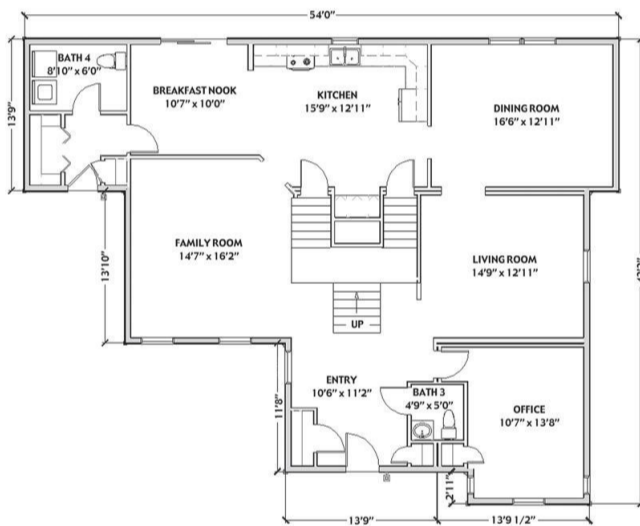

HAMPTON. DDR-022

Traditional

SPECIFICATIONS

SQ. FT.	3184
BEDROOMS:	3
BATHROOMS:	3.0
LEVELS:	2

OPTIONAL FEATURES

- Green Certification
- Energy Star

FIRST FLOOR

SECOND FLOOR