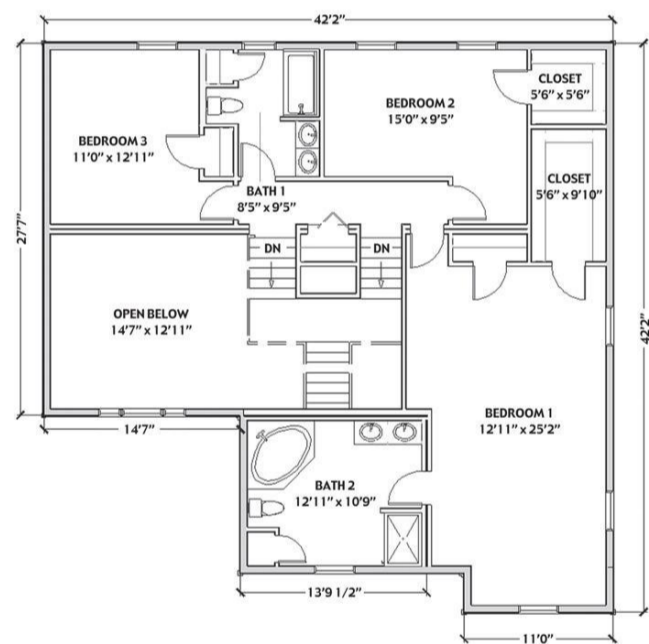

HAMPTON. DDR-022

Traditional

SPECIFICATIONS

SQ. FT.	3184
BEDROOMS:	3
BATHROOMS:	3.0
LEVELS:	2

OPTIONAL FEATURES

- Green Certification
- Energy Star

FIRST FLOOR

SECOND FLOOR