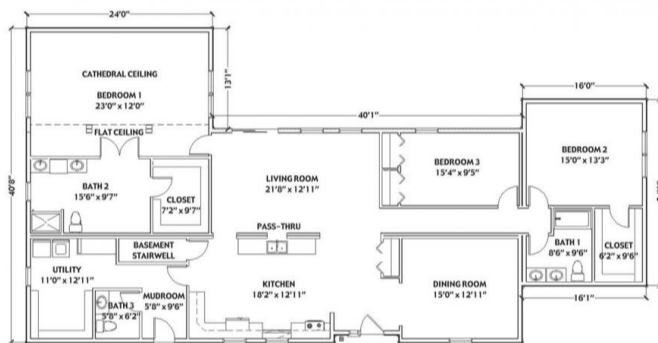

GRANT . DDR-021

Traditional

SPECIFICATIONS

SQ. FT.	2456
BEDROOMS:	3
BATHROOMS:	2.5
LEVELS:	1

OPTIONAL FEATURES

- Green Certification
- Energy Star

FIRST FLOOR

YOUR
NEW HOME
CONSULTANT