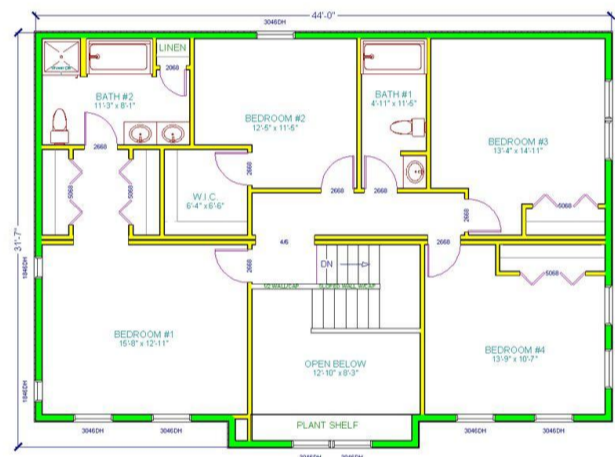

GEORGETOWN . DDR-019

Traditional

SPECIFICATIONS

SQ. FT.	2772
BEDROOMS:	3
BATHROOMS:	2.5
LEVELS:	2

OPTIONAL FEATURES

- Green Certification
- Energy Star

FIRST FLOOR

SECOND FLOOR