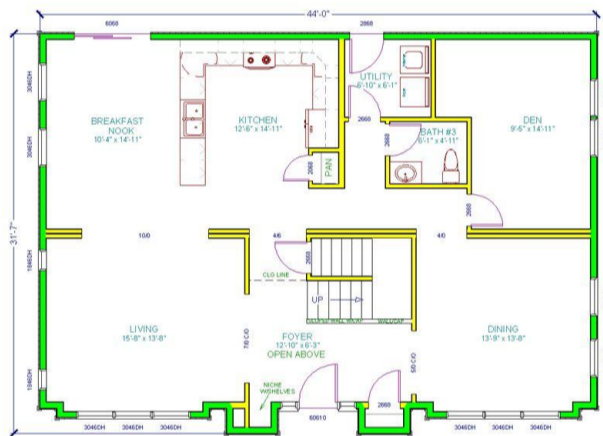

GEORGETOWN . DDR-019

Traditional

SPECIFICATIONS

SQ. FT.	2772
BEDROOMS:	3
BATHROOMS:	2.5
LEVELS:	2

OPTIONAL FEATURES

- Green Certification
- Energy Star

FIRST FLOOR

SECOND FLOOR