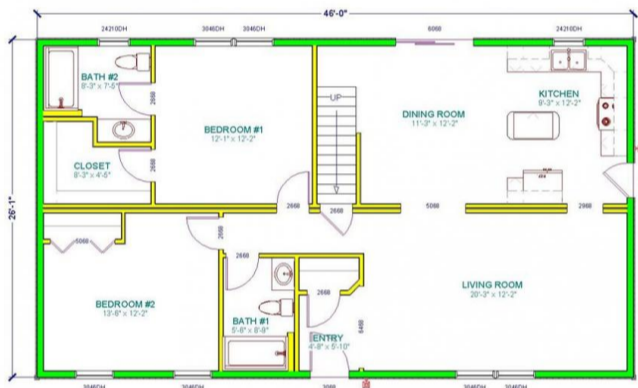

FALMOUTH . DDR-017

Traditional

SPECIFICATIONS

SQ. FT.	1196
BEDROOMS:	2
BATHROOMS:	2.0
LEVELS:	1.5

OPTIONAL FEATURES

- Green Certification
- Energy Star

FIRST FLOOR

YOUR
NEW HOME
CONSULTANT