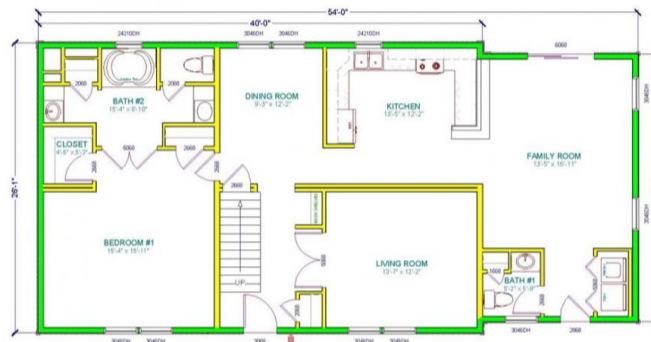

EAST BAY . DDR-015

Traditional

SPECIFICATIONS

SQ. FT.	1376
BEDROOMS:	1
BATHROOMS:	1.5
LEVELS:	1.5

OPTIONAL FEATURES

- Green Certification
- Energy Star

FIRST FLOOR

YOUR
NEW HOME
CONSULTANT