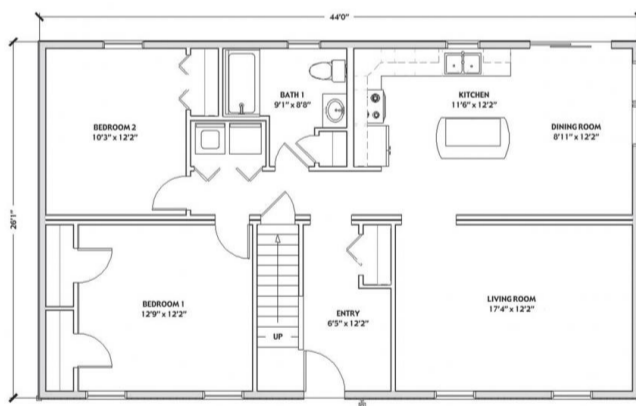

FIRST FLOOR

YOUR
NEW HOME
CONSULTANT

Hi, I'm , your personal Modular Home Consultant

I would be happy to help you with any questions you may have. You can contact me on my direct number at or email me at .