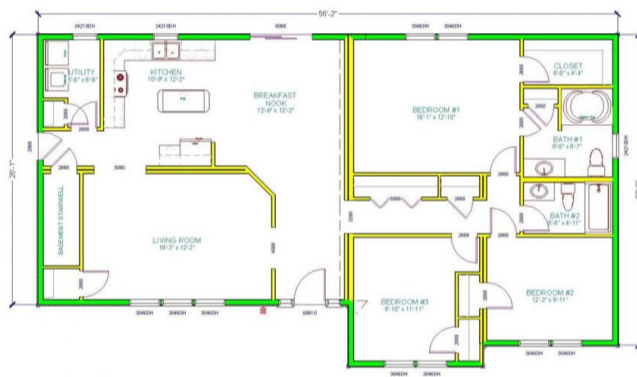

COLUMBIA . DDR-012

Traditional

SPECIFICATIONS

SQ. FT.	1586
BEDROOMS:	3
BATHROOMS:	2
LEVELS:	1

OPTIONAL FEATURES

- Green Certification
- Energy Star

FIRST FLOOR

YOUR
NEW HOME
CONSULTANT