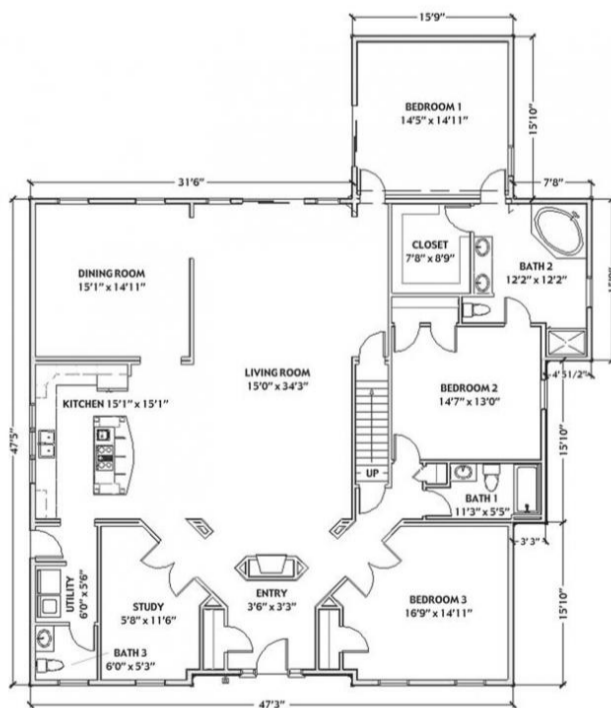

FIRST FLOOR

YOUR
NEW HOME
CONSULTANT

Hi, I'm , your personal Modular Home Consultant

I would be happy to help you with any questions you may have. You can contact me on my direct number at or email me at .