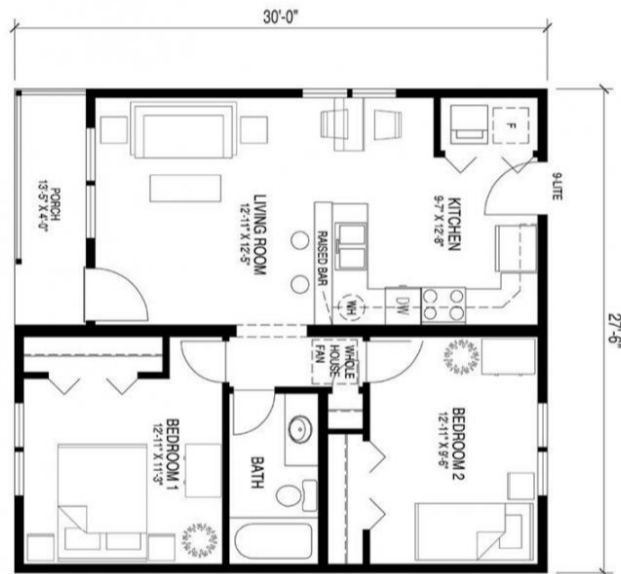

YOUR
NEW HOME
CONSULTANT

Hi, I'm , your personal Modular Home Consultant

I would be happy to help you with any questions you may have. You can contact me on my direct number at or email me at .