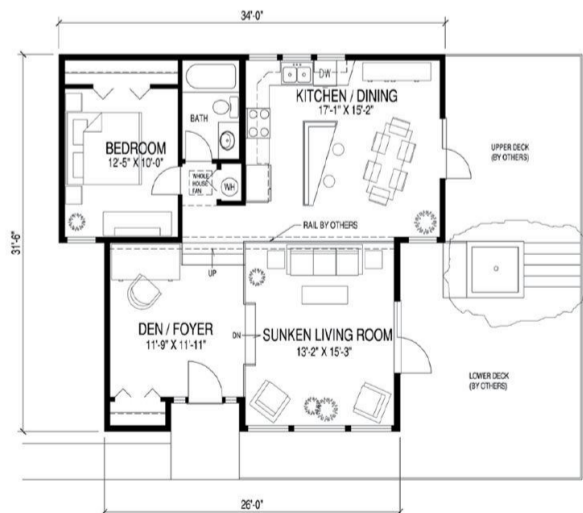

FLOOR PLAN

YOUR
NEW HOME

Hi, I'm , your personal Modular Home Consultant

I would be happy to help you with any questions you may have. Yo